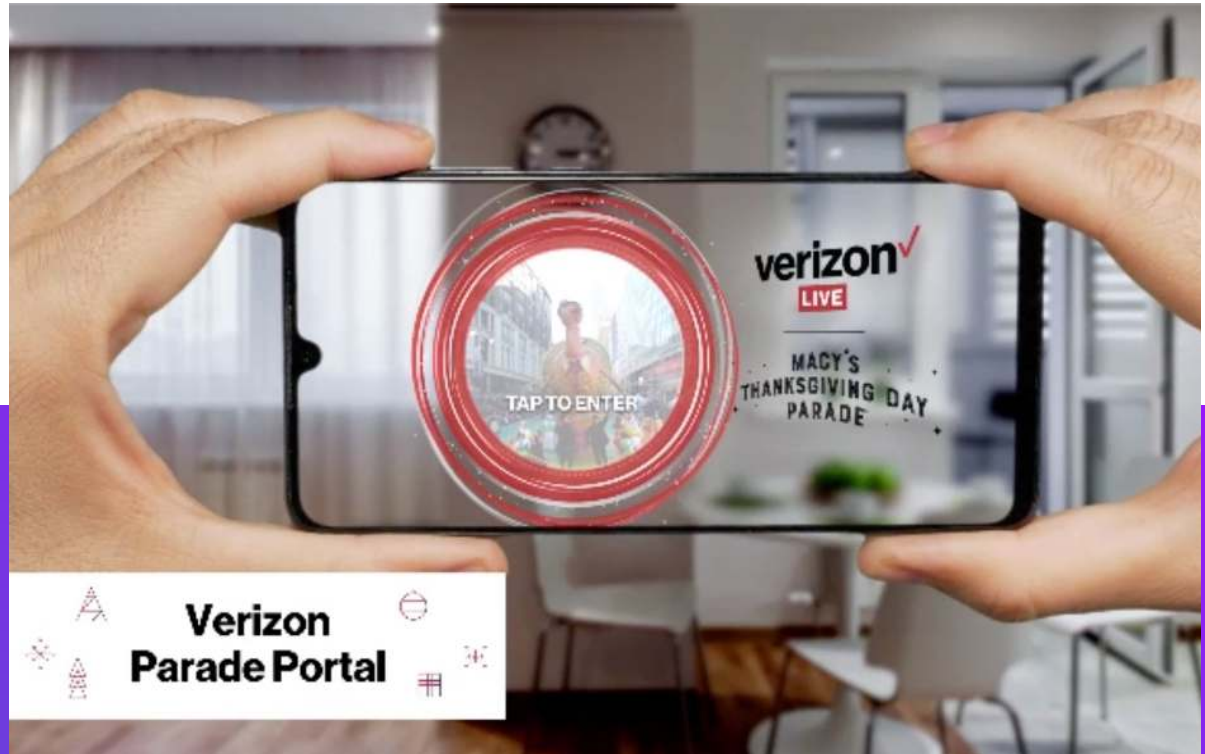

**SAMPLE
ACTIVATIONS:**

Award Show Red Carpets

Behind-the-scenes at select NBCU Specials

Top Chef experience